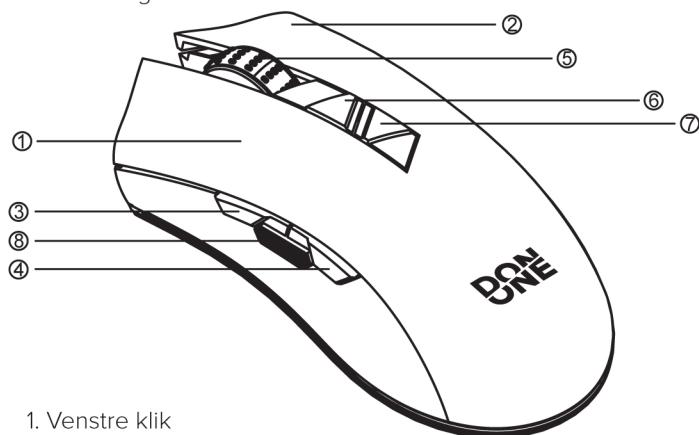

**SALERNO RGB LED GAMING MOUSE****EN**

Go to [www.don-one.com](http://www.don-one.com) to find and download the latest software for your DON ONE product.

Interface Type: USB  
Size: 126 x 66.5 x 40.5 mm.  
Number of keys: 9  
Chip: A3050  
Resolution: 500 to 4000 DPI  
Voltage: 5V  
Current: 100mA  
Cable Length: 1.7 m.

Tilslutning: USB  
Størrelse: 126 x 66.5 x 40.5 mm.  
Knapper: 9  
Chip: AVAGO 3050  
Opløsning: 500 to 4000 DPI  
5V  
100mA  
Cable Length: 1.7 m.

1. Venstre klik
2. Højre klik
3. Frem
4. Tilbage
5. Scroll
6. DPI +
7. DPI -
8. Firekey